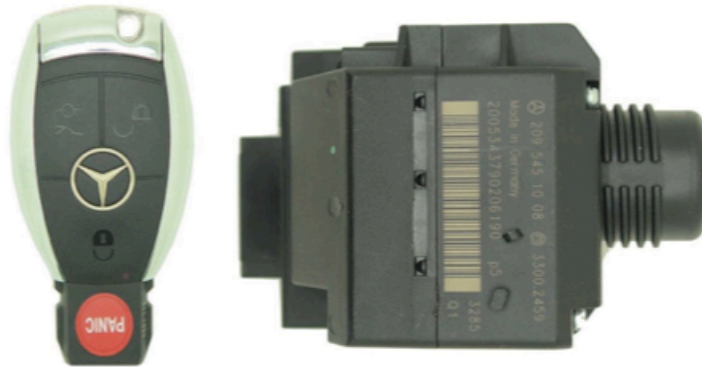

MERCEDES BENZ KEY PROGRAMMING BY THE EZS/EIS MODULE

ENSUNLOCKS | LICENSED, BONDED & INSURED

KEY PROGRAMMING FOR MERCEDES BENZ MODELS

This service is for programming one (1) smart key (without keyless go) for Mercedes Benz

(WE WILL SUPPLY & PROGRAM THIS KEY FOR YOU)

IMPORTANT INFORMATION:

FOR OUR MAIL ORDER SERVICE:

EZS OR EIS MODULE MUST BE MAILED TO US

VEHICLE LIST:

**MERCEDES S-CLASS 2000-2011
MERCEDES CL 500 / 600 2000-2006
MERCEDES C-CLASS 1998-2007 IN (W202, W203
BODY)
MERCEDES E-CLASS 1998-2011
MERCEDES ML 2006 - 2012
MERCEDES R 2006 - 2008
MERCEDES GL 2007 - 2012**